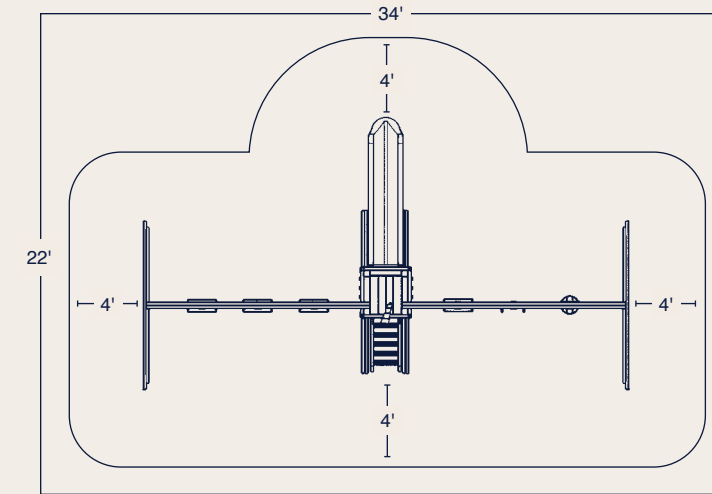

Seeker

COMMERCIAL FLEX

The Seeker Playground is all about swings! With six swing positions, this playground is perfect for locations that serve young children.