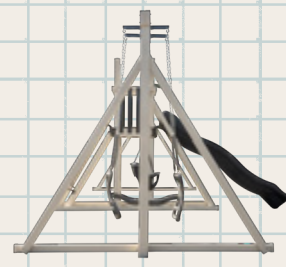

# Seeker

COMMERCIAL FLEX

The Seeker Playground is all about swings! With six swing positions, this playground is perfect for locations that serve young children.

View 1

View 2

View 3

## COMMERCIAL FLEX S

SMALL SERIES

### SEEKER

SPECIFICATIONS	
Age Range	2-5
Capacity	12 - 20 children
Playground Height	9'
Max Fall Height	8'
Playground Raw Dimensions	26' x 14'
Use Zone	34' x 22'
FEATURES	
Towers	2'x2' Play Deck w/5' Deck Height
Climbers	5' Ladder
Slides	5' Avalanche Slide
Swings	(3) Belt Swing, Plastic Glider, Trapeze Bar, Deluxe Toddler Swing
Swing Beams	(2) 3 Position Standard Swing Beam
Accessories	Telescope
SURFACING	
Wood Mulch	8 Cubic Yards = 3" uncompacted Mulch
Rubber Playground Mulch	3 Tons = 3" uncompacted mulch
Poured-in-place Rubber Surfacing	748 Square Feet
Border Needed	112 Linear Feet