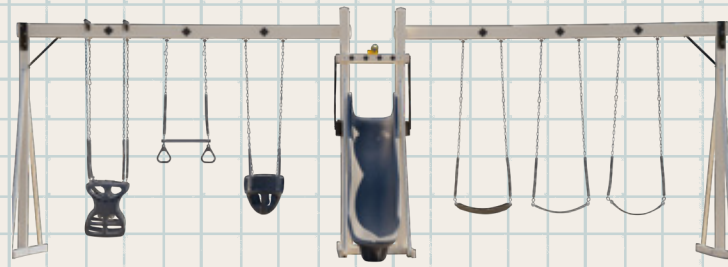

# Seeker

COMMERCIAL FLEX

The Seeker Playground is all about swings! With six swing positions, this playground is perfect for locations that serve young children.

View 1

View 2

View 3

## COMMERCIAL FLEX S

SMALL SERIES

### SEEKER

SPECIFICATIONS	
Age Range	2-5
Capacity	12 - 20 children
Playground Height	9'
Max Fall Height	8'
Playground Raw Dimensions	26' x 14'
Use Zone	34' x 22'
FEATURES	
Towers	2'x2' Play Deck w/5' Deck Height
Climbers	5' Ladder
Slides	5' Avalanche Slide
Swings	(3) Belt Swing, Plastic Glider, Trapeze Bar, Deluxe Toddler Swing
Swing Beams	(2) 3 Position Standard Swing Beam
Accessories	Telescope
SURFACING	
Wood Mulch	8 Cubic Yards = 3" uncompacted Mulch
Rubber Playground Mulch	3 Tons = 3" uncompacted mulch
Poured-in-place Rubber Surfacing	748 Square Feet
Border Needed	112 Linear Feet