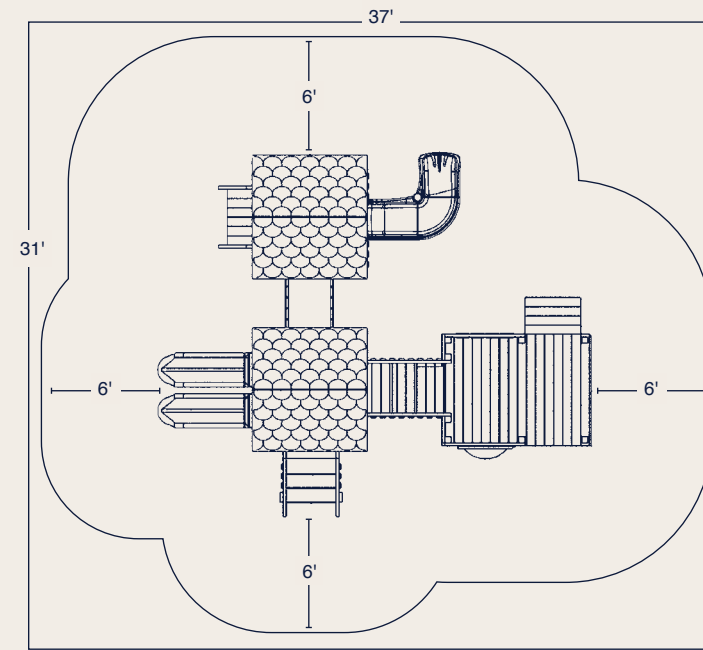

View 1

View 2

View 3

### TRAILBLAZER

SPECIFICATIONS	
Age Range	2-5
Capacity	12 - 35 children
Playground Height	12'10"
Max Fall Height	3'
Playground Raw Dimensions	24' x 19'
Use Zone	37' x 31'
Codes	  

FEATURES	
Towers	6'x8' Play Deck w/1' Deck Height & ADA access, (2) 6'x6' Play Deck w/3' Deck Heights
Roofs	(2) Commercial Grade Roof
Climbers	3' Staircase, 3' Rock Wall
Connectors	Connector Staircase, 3' Tunnel w/ Clear Panel
Slides	3' Super Spiral Slide, (2) 3' Avalanche Slide
Accessories	Bubble Panel, Maze Panel, Color Panel